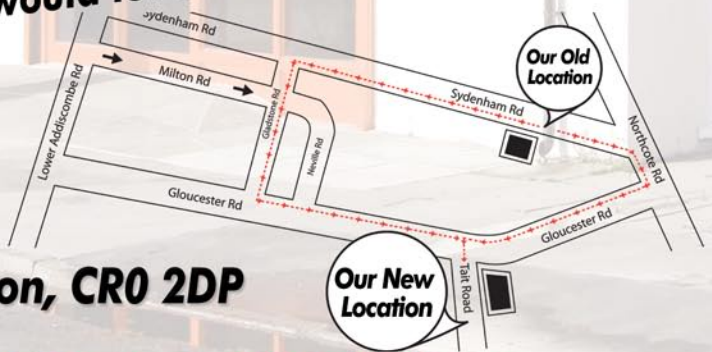

Why not call in & take a look around. We would love to see you!

Our New Address:

1 Tait Road, Croydon, CR0 2DP

Dedicated Parking Bays - Full Disabled Access
Indoor Timber Storage - Easier Access
Large Groundfloor Showroom - Increased Product Range